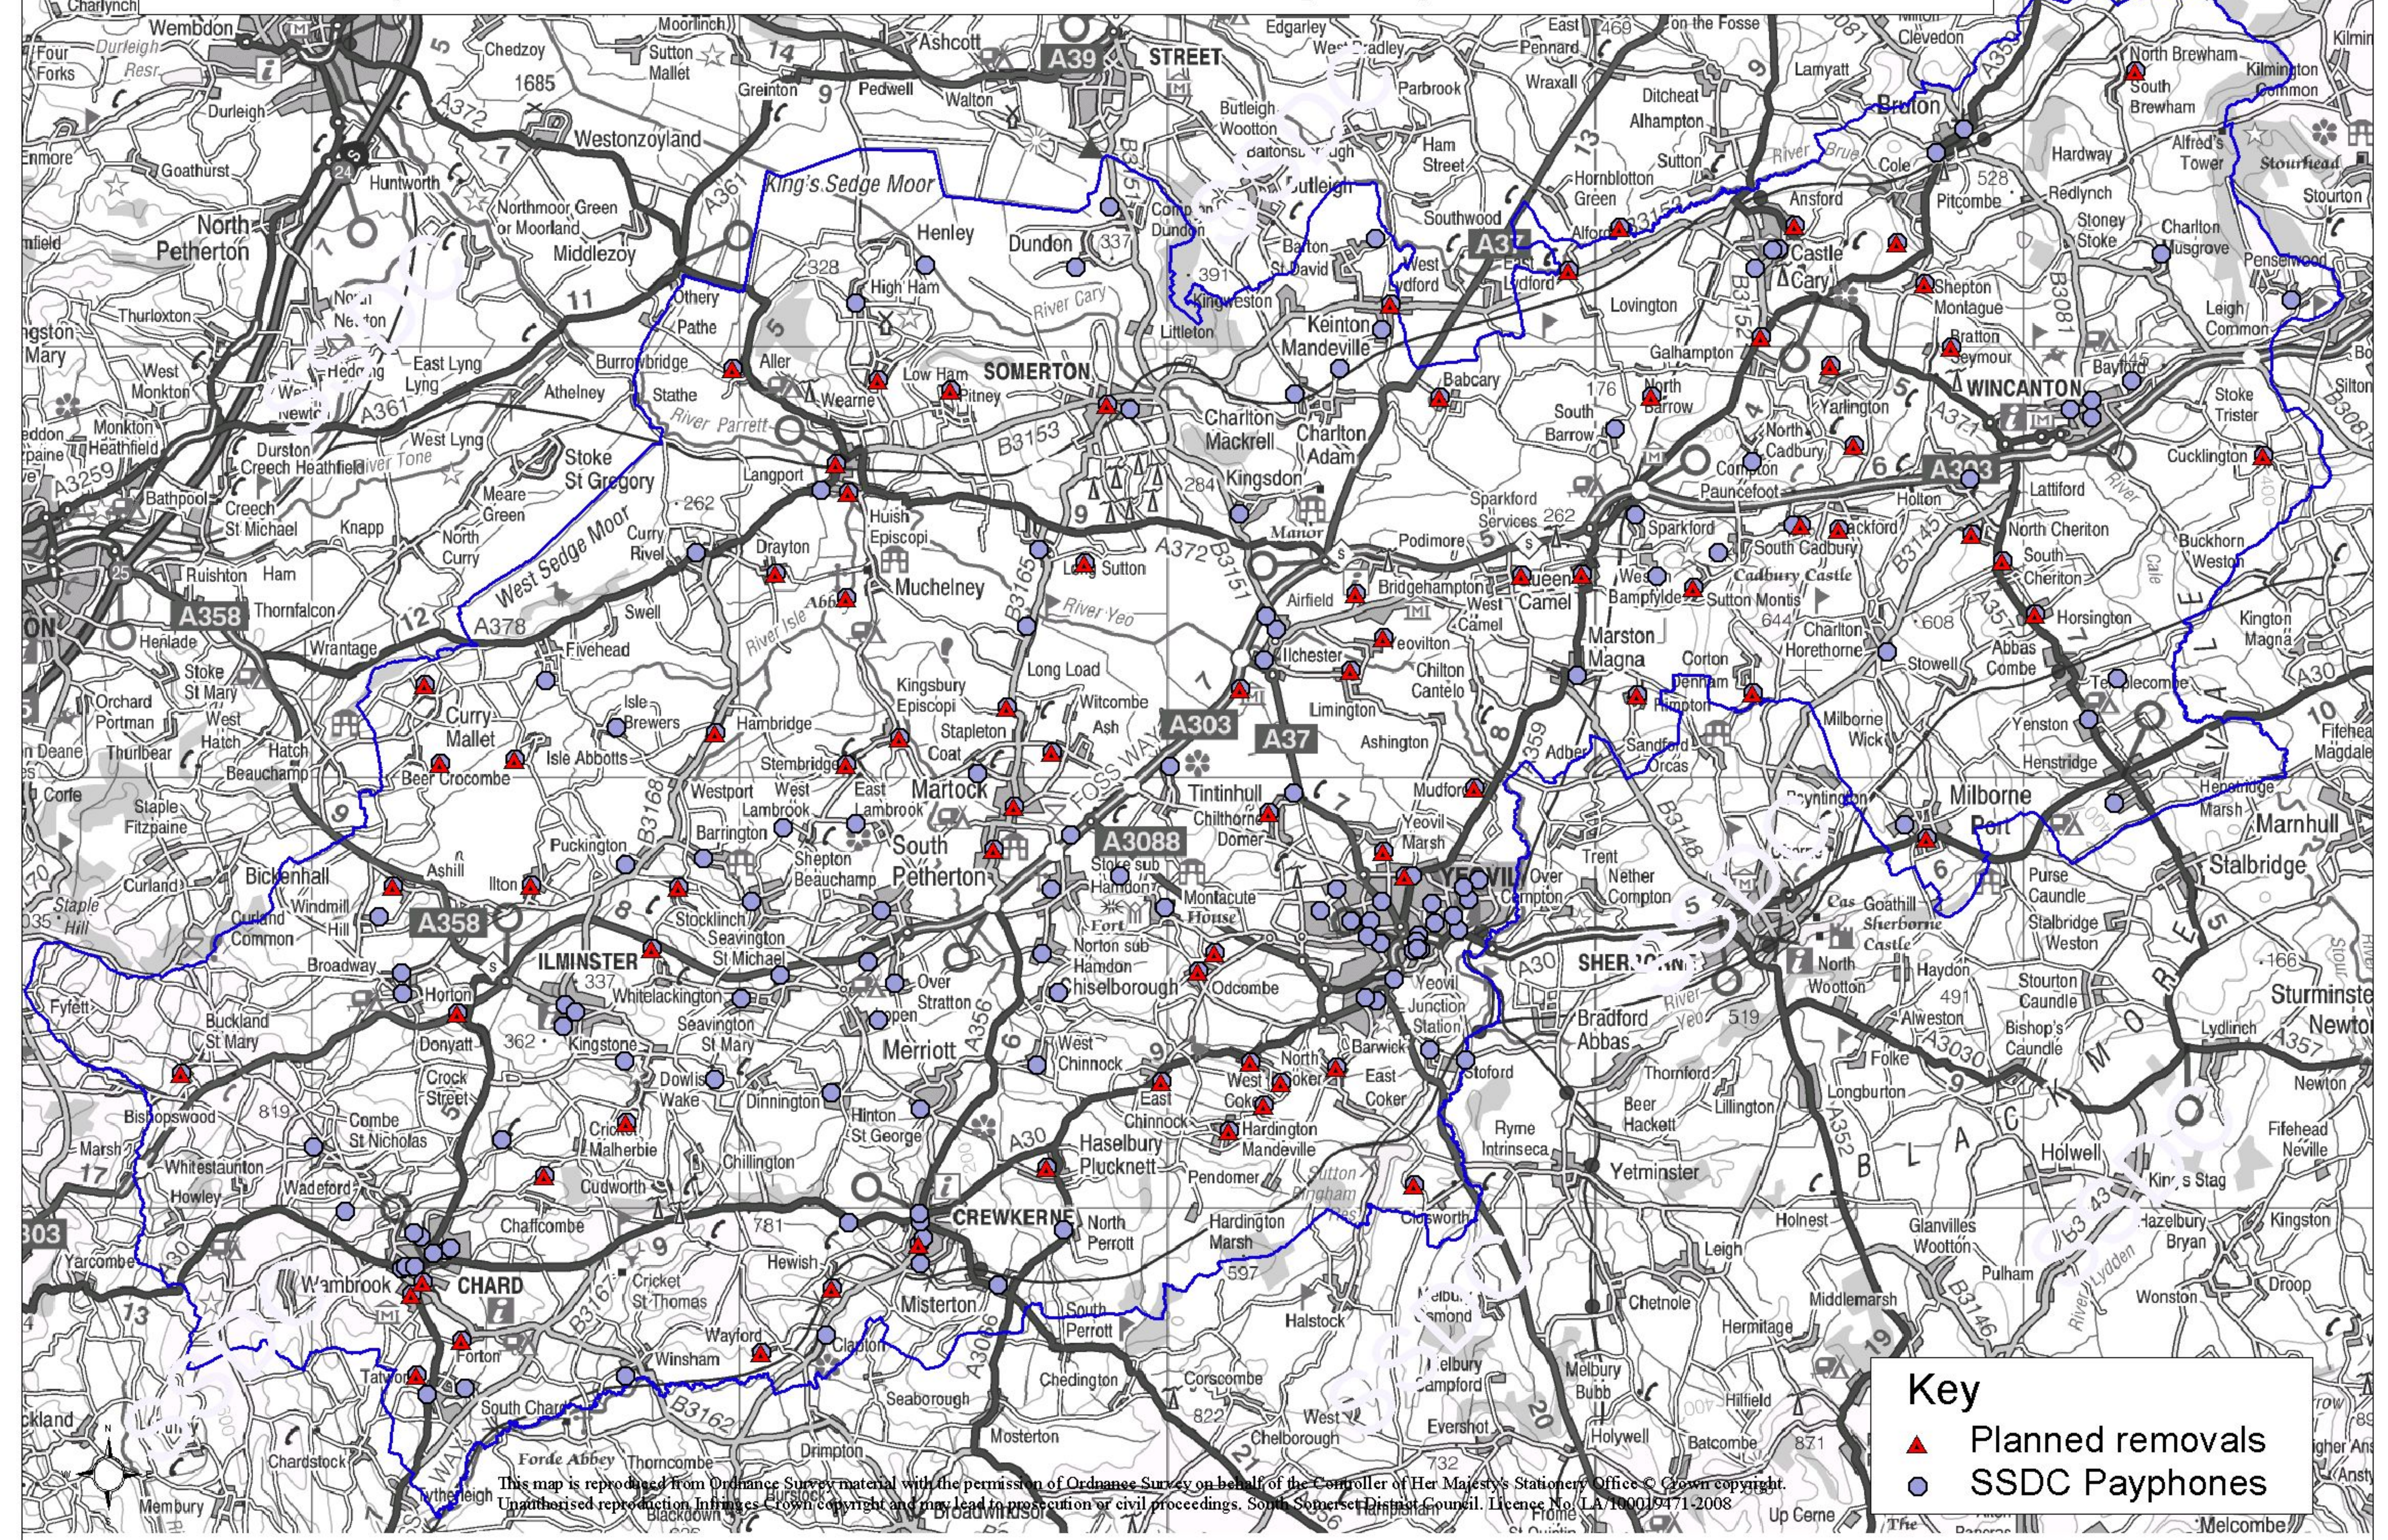

Public Telephone Locations in South Somerset including Telephones to be disconnected

This map is reproduced from Ordnance Survey material with the permission of Ordnance Survey on behalf of the Controller of Her Majesty's Stationery Office © Crown copyright. Unauthorised reproduction infringes Crown copyright and may lead to prosecution or civil proceedings. South Somerset District Council. Licence No. LA/100019471-2008